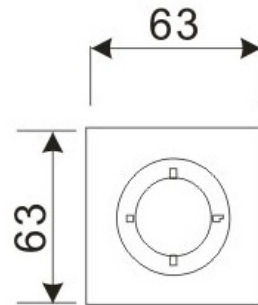

# LED Recessed Lighting – LR-R00125

|                           |             |
|---------------------------|-------------|
| Model No.                 | LR-R00125   |
| LED Type                  | 5mm         |
| LED Q'TY.                 | 6           |
| Beam Angle                | 15°         |
| Minimum luminous flux(lm) | 30          |
| Voltage                   | 120-240V    |
| LED Watt                  | 0.5W        |
| Environmental Temperature | - 20°C~60°C |
| Environmental Humidity    | 0%-95%      |
| Safety Class              | II          |
| Safety Type               | IP68        |
| Material                  | Aluminium   |
| Driver                    | Included    |