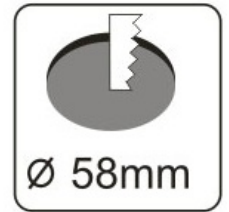

# LED Recessed Lighting – LR-R00125

|                           |             |
|---------------------------|-------------|
| Model No.                 | LR-R00125   |
| LED Type                  | 5mm         |
| LED Q'TY.                 | 6           |
| Beam Angle                | 15°         |
| Minimum luminous flux(lm) | 30          |
| Voltage                   | 120-240V    |
| LED Watt                  | 0.5W        |
| Environmental Temperature | - 20°C~60°C |
| Environmental Humidity    | 0%-95%      |
| Safety Class              | II          |
| Safety Type               | IP68        |
| Material                  | Aluminium   |
| Driver                    | Included    |